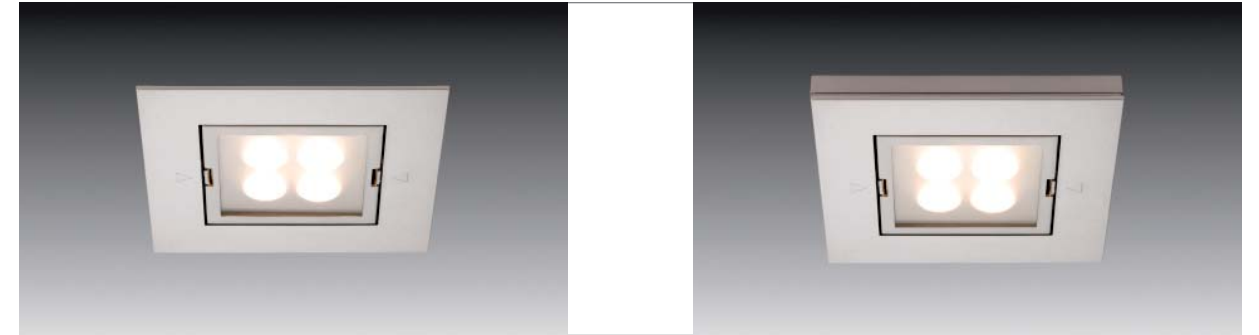

ARF-Q LED

LED
Halogen

NEW

Article No.	Description	Illustration	Features	Approx. weight	
610 012 402 04	ARF-Q LED Spot 4x1W ww chrome		- light colour ww (warm white) - supply cable 1.8m with LED 350 plug - incl. tempered glass cover - Spot with beam angle from 18°	95 g	
610 012 402 06	ARF-Q LED Spot 4x1W ww matt chrome		95 g		
610 012 402 08	ARF-Q LED Spot 4x1W ww stainless steel		95 g		
610 012 401 04	ARF-Q LED Spot 4x1W cw chrome		- light colour cw (cool white) - supply cable 1.8m with LED 350 plug - incl. tempered glass cover - Spot with beam angle from 18°	95 g	
610 012 401 06	ARF-Q LED Spot 4x1W cw matt chrome		95 g		
610 012 401 08	ARF-Q LED Spot 4x1W cw stainless steel		95 g		
610 011 202 04	ARF-Q LED 4x1W ww chrome			- light colour ww (warm white) - supply cable 1.8m with LED 350 plug - incl. satinised tempered glass cover	95 g
610 011 202 06	ARF-Q LED 4x1W ww matt chrome			95 g	
610 011 202 08	ARF-Q LED 4x1W ww stainless steel	95 g			
610 011 201 04	ARF-Q LED 4x1W cw chrome	- light colour cw (cool white) - supply cable 1.8m with LED 350 plug - incl. satinised tempered glass cover		95 g	
610 011 201 06	ARF-Q LED 4x1W cw matt chrome	95 g			
610 011 201 08	ARF-Q LED 4x1W cw stainless steel	95 g			
610 502 922 18	set of 2 ARF-Q LED 4x1W ww stainless steel			- incl. transformer LED 350/9W - colour appearance ww (warm white) - supply cable 1,8m with LED 350 plug	365 g
610 502 921 18	set of 2 ARF-Q LED 4x1W cw stainless steel			- incl. transformer LED 350/9W - colour appearance cw (cool white) - supply cable 1,8m with LED 350 plug	365 g
610 502 942 08	set of 4 ARF-Q LED 4x1W ww stainless steel		- incl. transformer LED 350/2x9W - colour appearance ww (warm white) - supply cable 1,8m with LED 350 plug	600 g	
610 502 941 08	set of 4 ARF-Q LED 4x1W cw stainless steel		- incl. transformer LED 350/2x9W - colour appearance cw (cool white) - supply cable 1,8m with LED 350 plug	600 g	
205 020 115 04	Spacer ring (K 199) chrome		reduces the installation depth to 12mm	6 g	
205 020 115 06	Spacer ring (K 199) matt chrome		6 g		
205 020 115 08	Spacer ring (K 199) stainless steel		6 g		
515 000 380 04	Mounting ring (K 200) chrome		incl. screws	17 g	
515 000 380 06	Mounting ring (K 200) matt chrome		17 g		
515 000 380 08	Mounting ring (K 200) stainless steel		17 g		
615 000 301 01	Mounting spring ARF 68/78/Q		for mounting in lightweight design ceilings	24 g	
215 250 610 01	LED 350 connecting cable 1m			12 g	
215 250 620 01	LED 350 connecting cable 2m		20 g		
615 003 009 03	Transformer LED 350/9W 3-way distributor with Euro plug		for 1 – 2 ARF-Q LED (further information on page 124)	175 g	
615 003 009 23	Transformer LED 350/2x9W 2x3-way distributor with Euro plug		for 2 – 4 ARF-Q LED (further information on page 125)	220 g