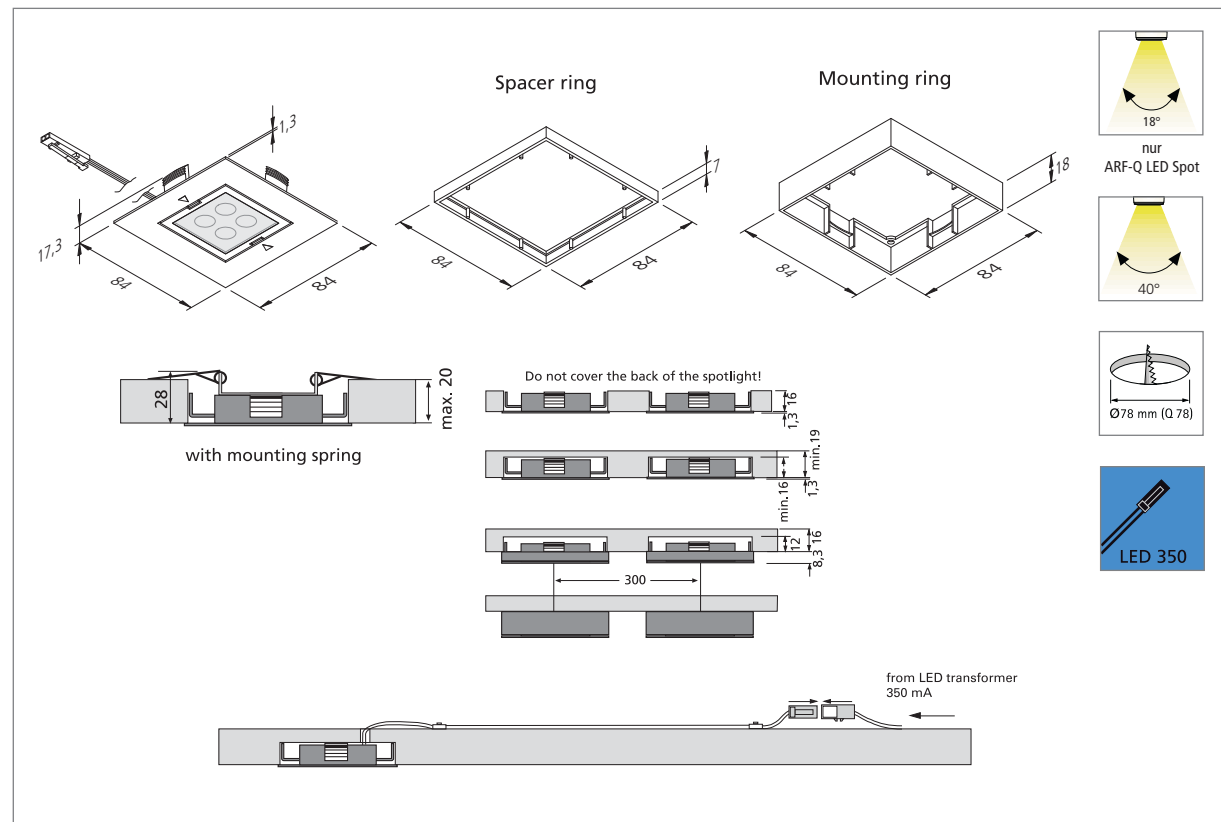

ARF-Q LED

Square recessed LED luminaire for the 78 cut-out

- Application:** „cool light“ to illuminate delicate products
- Connection:** LED-transformer DC 350mA
- Lamp:** extremely long-life 4 x 1W power-LED, ϕ life 60,000 hours
- Energy efficiency:** very good, ww: 80lm/W; cw: 90lm/W
- Colour rendering:** ww: good, Ra = 85; cw: satisfactory, Ra = 70
- Special features:** contemporary square shape; low power consumption; no UV rays; versatile accessories with spacer ring for an installation depth of only 12 mm and mounting ring for mounting with no cavity; Outer casing made of high-tech plastic (high-temperature resistant, dimensionally stable and non-brittle) guarantees safe support even after years of use.