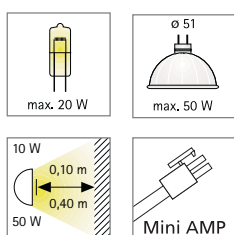

BL / BLG / BL Antik

Fluorescent
Metal Halide
Halogen
LED

BL, BLG and BL Antik – accentuated lighting for shelving units, cupboards, walls, displays and mirrors. BL and BLG are available in chrome, matt chrome and matt nickel, the classic BL Antik in brass, matt nickel and copper. All luminaires are supplied with welded fixing clamps for secure mounting and, with the plug-in system, can be assembled quickly without the need for tools.

Article No.	Description	Features	Approx. weight
610 006 842 07	BL Antik 20W brass	- supply cable 0.3m with Mini AMP plug - incl. 20W G4 lamp	220 g
610 006 842 08	BL Antik 20W matt nickel (stainless steel look)		220 g
610 006 842 09	BL Antik 20W copper		220 g
610 006 020 06	BL 1 20W chrome	- supply cable 0.1m with Mini AMP plug - incl. 20W cool beam reflector lamp	150 g
610 006 020 07	BL 1 20W matt chrome		150 g
610 006 020 04	BL 1 20W matt nickel (stainless steel look)		150 g
610 006 610 26	BL 1 20W with glass shade chrome	- supply cable 0.1m with Mini AMP plug - incl. 20W G4 lamp	180 g
610 006 200 14	BLG 1 20W chrome	- supply cable 0.1m with Mini AMP plug - luminaire head with turn/tilt joint - incl. 20W cool beam reflector lamp	160 g
610 006 200 17	BLG 1 20W matt chrome		160 g
610 006 200 16	BLG 1 20W matt nickel (stainless steel look)		160 g
610 006 301 46	BLG 2 chrome	- supply cable 0.1m with Mini AMP plug - luminaire head with turn/tilt joint - cool beam reflector lamp ø 51 (page 148) please order separately	180 g
610 006 301 47	BLG 2 matt chrome		180 g
610 006 301 44	BLG 2 matt nickel (stainless steel look)		180 g
215 032 202 20	Mini AMP connecting cable 0.5m	further information on page 134	25 g
215 032 202 10	Mini AMP connecting cable 1m		40 g
215 032 202 02	Mini AMP connecting cable 1.8m		65 g
Accessories:	Transformers for halogen luminaires page 120–127