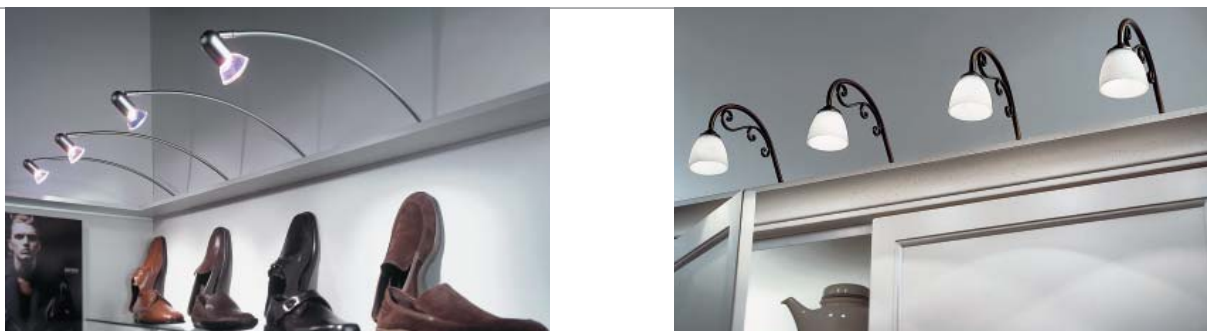

## Halogen Arc Luminaire in Various Styles

- Application:** arc lights for surface-mounting on existing furniture in kitchens, bathrooms, bedrooms, living rooms and shops
- Connection:** halogen transformer 12V
- Lamp:** with glass shade: long-life G4 halogen lamp "OSRAM HALOSTAR STARLITE®", ø life 4,000 hours / max. 20W  
cool beam reflector lamp: ø 51mm, ø life 2,000 hours / max. 50W
- Energy efficiency:** satisfactory, 16 – 18lm/W (20 – 50W)
- Colour rendering:** very good, Ra = 100
- Special features:** different styles in 5 colours; BLG with turn/tilt joint; available with cool beam reflector or G4 lamp (with glass shade); special designs available on request.

# BL / BLG / BL Antik

Fluorescent  
Metal Halide  
**Halogen**  
LED

BL, BLG and BL Antik – accentuated lighting for shelving units, cupboards, walls, displays and mirrors. BL and BLG are available in chrome, matt chrome and matt nickel, the classic BL Antik in brass, matt nickel and copper. All luminaires are supplied with welded fixing clamps for secure mounting and, with the plug-in system, can be assembled quickly without the need for tools.