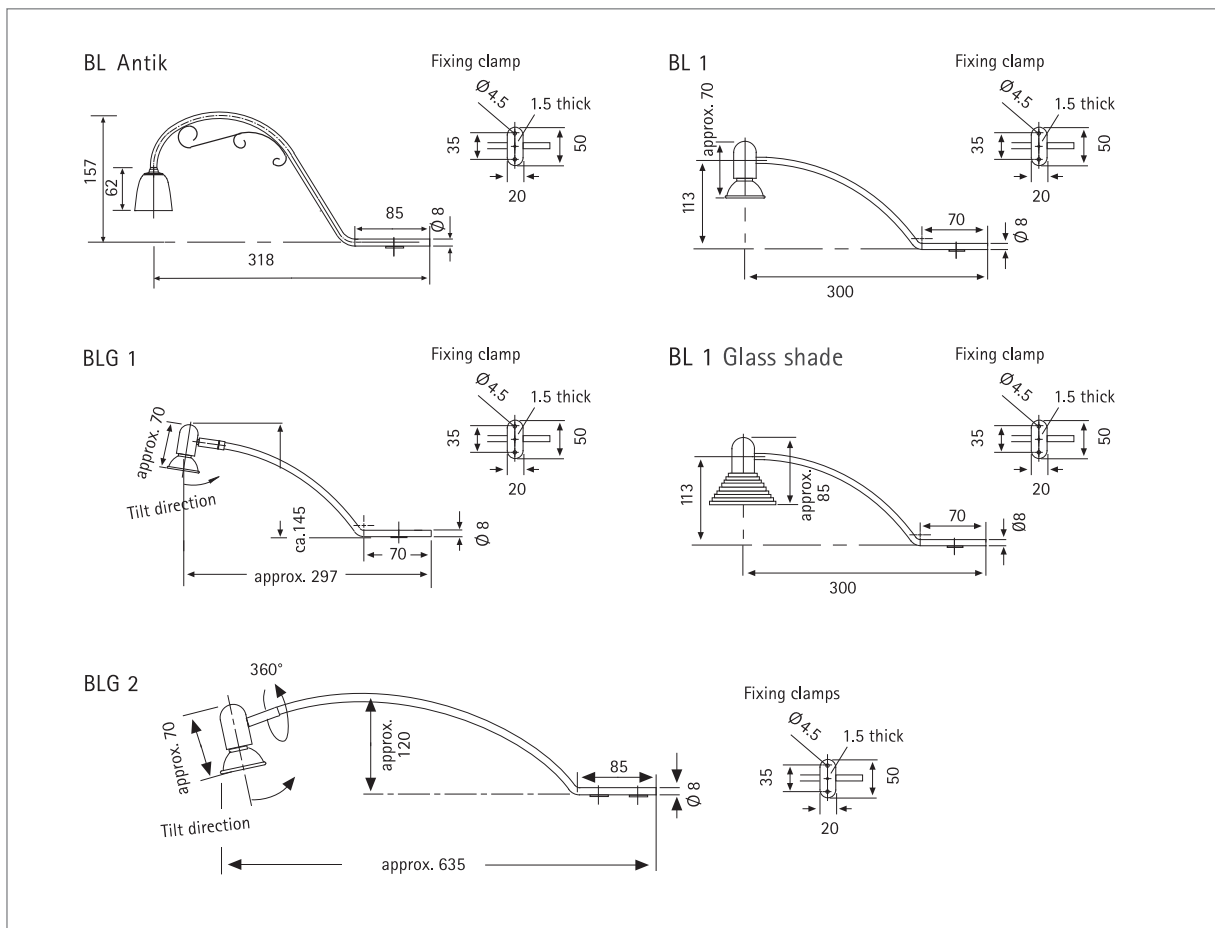

## Halogen Arc Luminaire in Various Styles

- Application:** arc lights for surface-mounting on existing furniture in kitchens, bathrooms, bedrooms, living rooms and shops
- Connection:** halogen transformer 12V
- Lamp:** with glass shade: long-life G4 halogen lamp "OSRAM HALOSTAR STARLITE®", ø life 4,000 hours / max. 20W  
cool beam reflector lamp: ø 51mm, ø life 2,000 hours / max. 50W
- Energy efficiency:** satisfactory, 16 – 18lm/W (20 – 50W)
- Colour rendering:** very good, Ra = 100
- Special features:** different styles in 5 colours; BLG with turn/tilt joint; available with cool beam reflector or G4 lamp (with glass shade); special designs available on request.