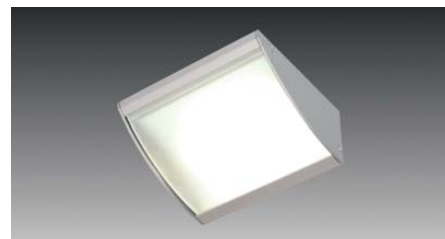

DK 3-LED

LED
Fluorescent
Halogen

LED Under-Cabinet Luminaire with Curved Glass Shade

- Application:** decorative LED lighting for the kitchen
- Connection:** LED transformer DC 24V
- Lamp:** extremely long-life 48 x 80mW LED, \varnothing life 30,000 hours
- Energy efficiency:** good, 55lm/W
- Colour rendering:** good, Ra = 90
- Special features:** satin glass cover; easy to assemble with only one screw; electronic contact switch EBS 4 as an optional extra.

DK 3-LED – exceptional LED lighting for the kitchen. The combination of metal and satin glass provides a lighting solution with an ultra-modern look. The curved glass shade of the under-cabinet luminaire gives the niche an elegant appearance.