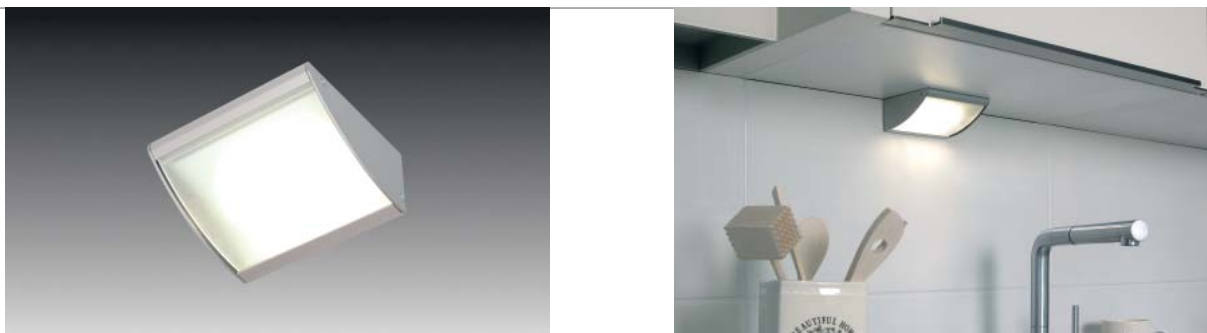

DK 3-LED

Fluorescent
Halogen
LED

LED Under-Cabinet Luminaire with Curved Glass Shade

- Application:** decorative LED lighting for the kitchen
- Connection:** LED transformer DC 24V
- Lamp:** extremely long-life 48 x 80mW LED, \varnothing life 30,000 hours
- Energy efficiency:** good, 45lm/W
- Colour rendering:** good, Ra = 90
- Special features:** satin glass cover; easy to assemble with only one screw; electronic contact switch EBS 4 as an optional extra.

DK 3-LED – exceptional LED lighting for the kitchen. The combination of metal and satin glass provides a lighting solution with an ultra-modern look. The curved glass shade of the under-cabinet luminaire gives the niche an elegant appearance.

Article No.	Description	Features	Approx. weight
610 011 603 07	DK 3-LED 4W (48 LED) anodised aluminium	• supply cable 2.5m with LED 24 plug	310 g
610 503 430 07	set of 3 DK 3-LED 4W ww anodised aluminium	• incl. transformer LED 24/30W	1100 g
610 503 431 07	set of 3 DK 3-LED 4W ww with switch anodised aluminium	• incl. transformer LED 24/30W and EBS-4	1250 g
215 300 610 01	LED 24 connecting cable 1m		9 g
215 300 625 01	LED 24 connecting cable 2,5m		22 g
206 040 011 01	LED transformer LED 24/15W DC 24V 12-way distributor	• mains cable 2m with Euro plug	167 g
206 040 012 01	LED transformer LED 24/30W DC 24V 12-way distributor		250 g
506 110 301 01	EBS-4 D with 1m Euro plug + 0.3m Euro coupling	• incl. sensor cable 2m	150 g