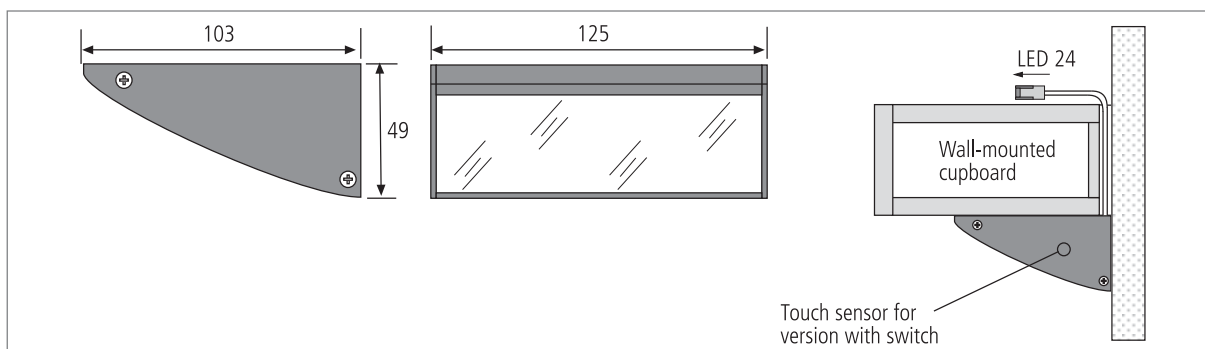

DK 3-LED

Fluorescent
Halogen
LED

LED Under-Cabinet Luminaire with Curved Glass Shade

- Application:** decorative LED lighting for the kitchen
- Connection:** LED transformer DC 24V
- Lamp:** extremely long-life 48 x 80mW LED, \varnothing life 30,000 hours
- Energy efficiency:** good, 45lm/W
- Colour rendering:** good, Ra = 90
- Special features:** satin glass cover; easy to assemble with only one screw; electronic contact switch EBS 4 as an optional extra.

DK 3-LED – exceptional LED lighting for the kitchen. The combination of metal and satin glass provides a lighting solution with an ultra-modern look. The curved glass shade of the under-cabinet luminaire gives the niche an elegant appearance.

Article No.	Description	Features	Approx. weight
610 011 603 07	DK 3-LED 4W (48 LED) anodised aluminium	• supply cable 2.5m with LED 24 plug	310 g
610 503 430 07	set of 3 DK 3-LED 4W ww anodised aluminium	• incl. transformer LED 24/30W	1100 g
610 503 431 07	set of 3 DK 3-LED 4W ww with switch anodised aluminium	• incl. transformer LED 24/30W and EBS-4	1250 g
215 300 610 01	LED 24 connecting cable 1m		9 g
215 300 625 01	LED 24 connecting cable 2,5m		22 g
206 040 011 01	LED transformer LED 24/15W DC 24V 12-way distributor	• mains cable 2m with Euro plug	167 g
206 040 012 01	LED transformer LED 24/30W DC 24V 12-way distributor		250 g
506 110 301 01	EBS-4 D with 1m Euro plug + 0.3m Euro coupling	• incl. sensor cable 2m	150 g