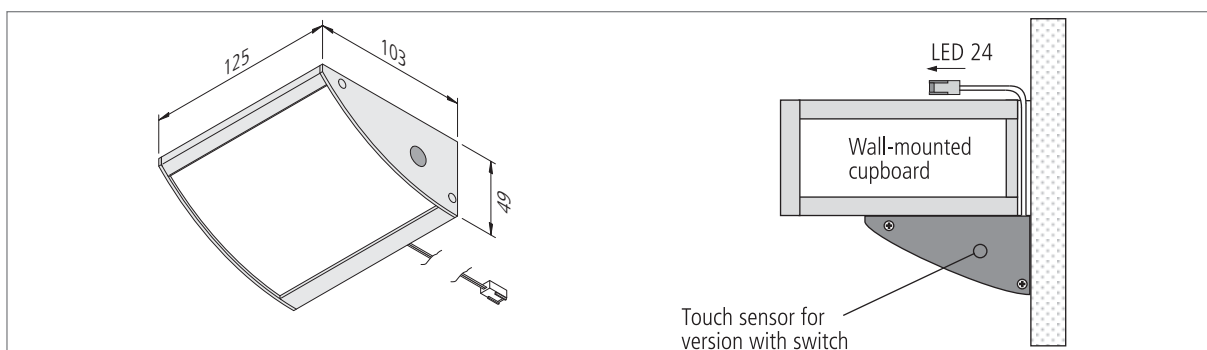

DK 3-LED

LED
Fluorescent
Halogen

LED Under-Cabinet Luminaire with Curved Glass Shade

- Application:** decorative LED lighting for the kitchen
- Connection:** LED transformer DC 24V
- Lamp:** extremely long-life 48 x 80mW LED, \varnothing life 30,000 hours
- Energy efficiency:** good, 55lm/W
- Colour rendering:** good, Ra = 90
- Special features:** satin glass cover; easy to assemble with only one screw; electronic contact switch EBS 4 as an optional extra.

Article No.	Description	Features	Approx. weight
610 011 603 07	DK 3-LED 4W (48LED) anodised aluminium	• supply cable 2.5m with LED 24 plug	310 g
610 503 430 07	set of 3 DK 3-LED 4W ww anodised aluminium	• incl. transformer LED 24/30W	1100 g
610 503 431 07	set of 3 DK 3-LED 4W ww with switch anodised aluminium	• incl. transformer LED 24/30W and EBS-4	1250 g
215 300 610 01	LED 24 connecting cable 1m		9 g
215 300 625 01	LED 24 connecting cable 2,5m		22 g
206 040 011 01	Transformer LED 24/15W DC 24V 12-way distributor	• mains cable 2m with Euro plug	167 g
206 040 012 01	Transformer LED 24/30W DC 24V 12-way distributor	• further information on page 127	250 g