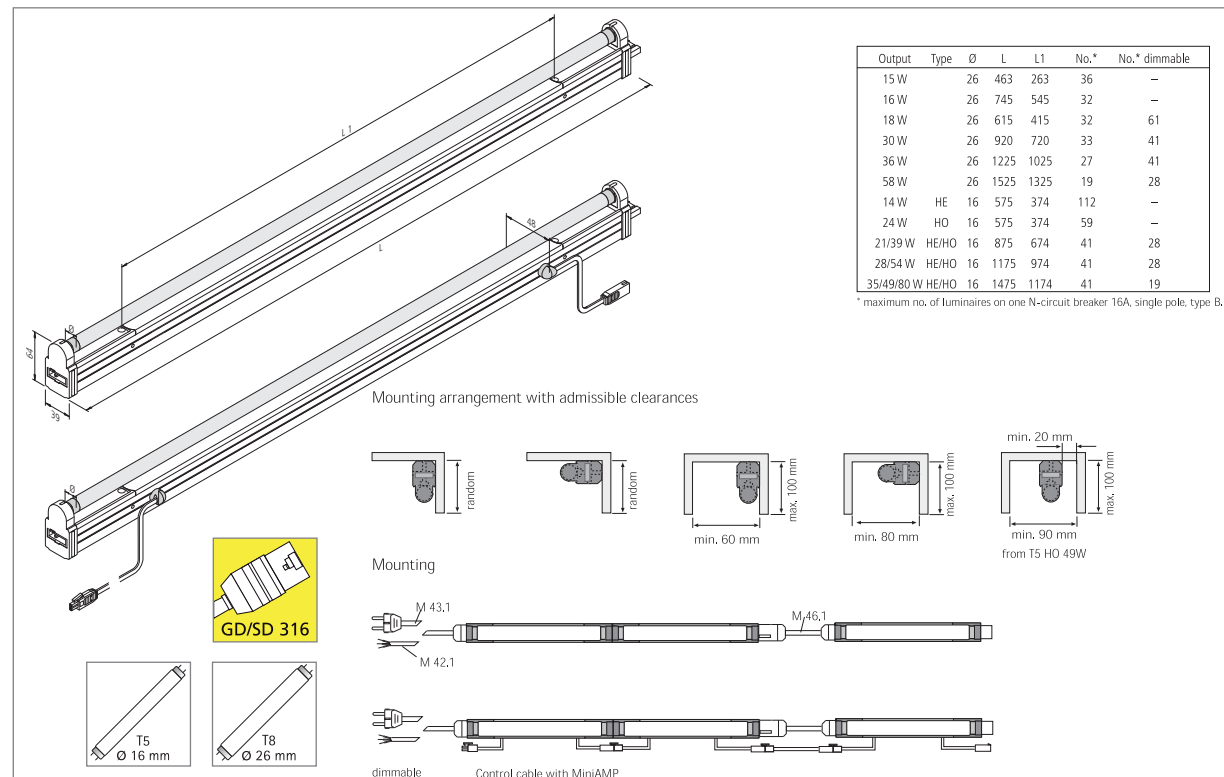

Linear Luminaire with Aluminium Casing

- Application:** quality linear luminaire for visible mounting in furniture, shelves, display cabinets, etc.
- Connection:** 220 – 240V / 50 – 60Hz
- Lamp:** extra long-life T5 (ø 16mm) high efficiency fluorescent lamp or T8 (ø 26mm) fluorescent lamp, ø life 20,000 hours / or high output fluorescent lamp, ø life 24,000 hours
- Energy efficiency:** good – very good, 63 – 94lm/W (15 – 58W)
- Colour rendering:** good, Ra = 80 – 89
- Special features:** flicker-free instant start, energy-saving due to an electronic ballast (not dimmable T8 30-58W: cold start electronic ballast optimised for switching on/off max. 3-4 times a day); dimmable version (1 – 10V) and with "intelligent" electronic ballast for different wattages (high efficiency or high output) also available; integrated contact slide allows later removal from the strip light; for horizontal and vertical mounting.