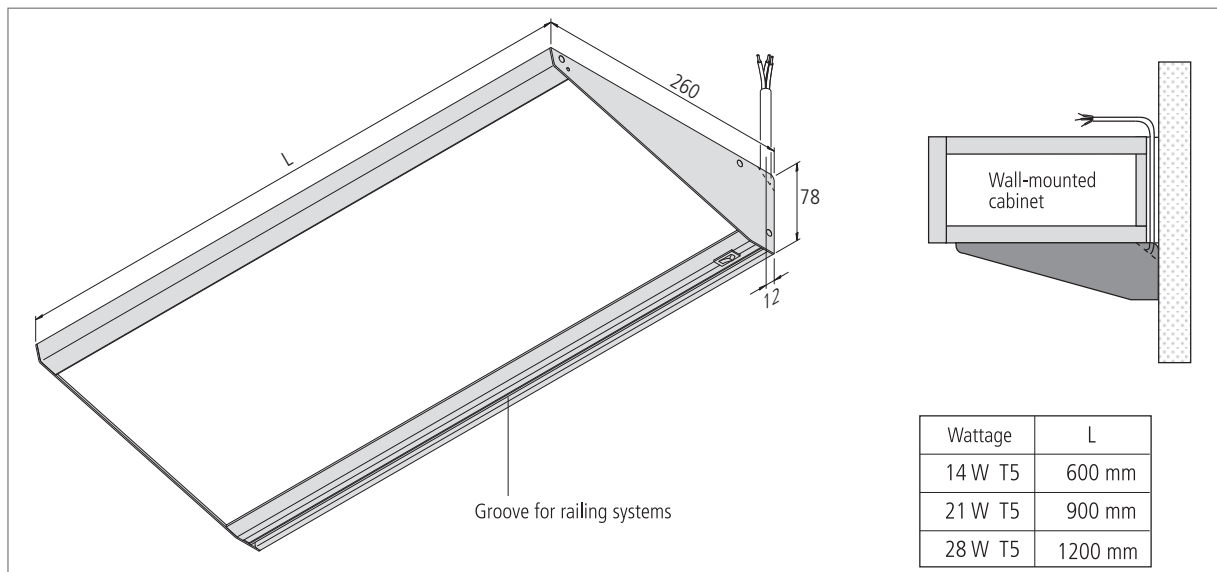

Fluorescent Under-Cabinet Luminaire with Satinised Glass and Groove

- Application:** especially designed for kitchen worktops
- Connection:** 220 – 240V / 50 – 60Hz
- Lamp:** extremely long-life T5 (ø 16mm) high efficiency fluorescent lamp, ø life 20,000 hours
- Energy efficiency:** very good, 86 – 93lm/W (14 – 28W)
- Colour rendering:** good, Ra = 80 – 89
- Special features:** flicker-free instant start and energy-saving with integrated electronic ballast; groove for Kesseböhmer railing system Linero 2000; with switch; available in three different lengths.

Gamma – the under-cabinet luminaire for widespread washes of light in kitchens. Attractive aluminium casing and satinised safety glass bottom. Includes switch and option of later mounting of (Kesseböhmer) railing. Depth of 260 mm and three different lengths offer exceptional versatility.

Article No.	Description	Features	Approx. weight
501 470 201 02	Gamma 600mm 14W ww anodised aluminium	<ul style="list-style-type: none"> • anodised aluminium • mains cable 2m with shockproof plug D/F/B supplied loose • incl. T5 lamp ww (warm white) 	3700 g
501 470 202 02	Gamma 900mm 21W ww anodised aluminium		5100 g
501 470 203 02	Gamma 1200mm 28W ww anodised aluminium		7500 g
501 470 101 02	Gamma 600mm 14W ww stainless steel	<ul style="list-style-type: none"> • stainless steel • mains cable 2m with shockproof plug D/F/B supplied loose • incl. T5 lamp ww (warm white) 	3700 g
501 470 102 02	Gamma 900mm 21W ww stainless steel		5100 g
501 470 103 02	Gamma 1200mm 28W ww stainless steel		7500 g