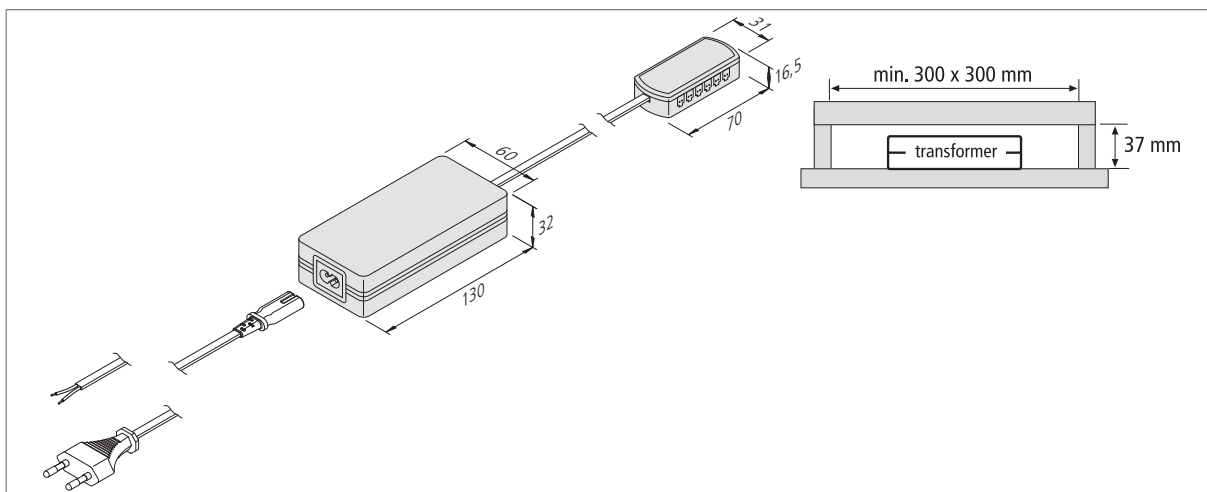

## Electronic safety isolating transformer for 24V DC LED to 60W

- Connection: 100 – 240V / 50 – 60Hz
- Output: 10 – 60W
- constant 24V DC
- protected against short-circuit , overload and no-load
- max. length of secondary cables: 5m each

Article No.	Description	Features	Approx. weight
615 003 006 04	Transformer LED 24/60W DC 24V with 12-way distributor AE	• Mains cable 1,8m with ferrules	335 g
615 003 006 02	Transformer LED 24/60W DC 24V with 12-way distributor Euro	• Mains cable 1,8m with Euro plug	355 g