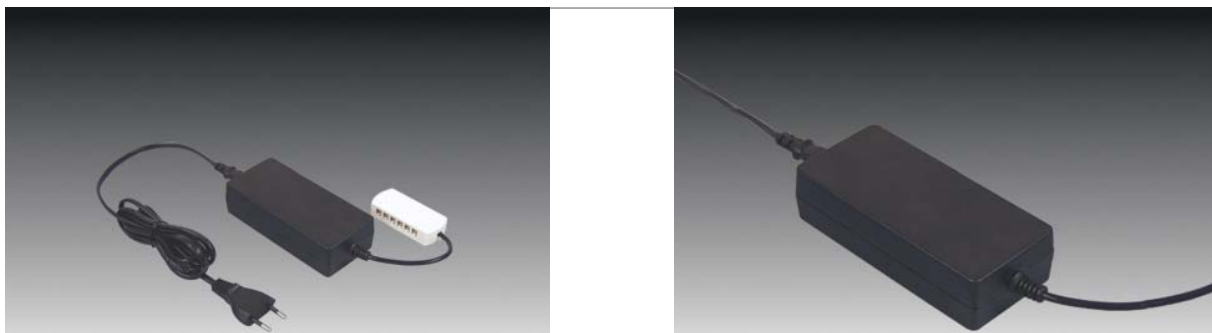

# LED 24/60W

**LED Transformers**  
Halogen Transformers  
Plug-in Systems  
Switches/Dimmer/Sockets  
Lamps

## Electronic safety isolating transformer for 24V DC LED to 60W

- Connection: 100 – 240V / 50 – 60Hz
- Output: 10 – 60W
- constant 24V DC
- protected against short-circuit , overload and no-load
- max. length of secondary cables: 5m each

Article No.	Description	Features	Approx. weight
615 003 006 04	Transformer LED 24/60W DC 24V with 12-way distributor AE	• Mains cable 1,8m with ferrules	335 g
615 003 006 02	Transformer LED 24/60W DC 24V with 12-way distributor Euro	• Mains cable 1,8m with Euro plug	355 g