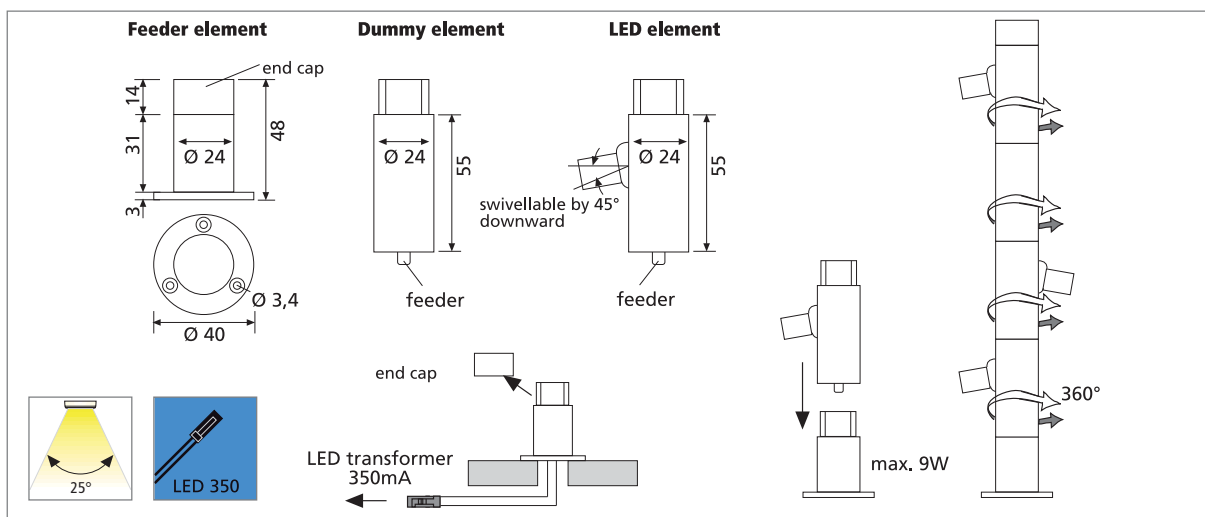

LED ON TOP

LED
Fluorescent

Pluggable LED Luminaire for Showcases

- Application:** individual combined luminaire for showcases
Connection: LED-transformer DC 350mA
Lamp: extremely long-life 1 x 1W power LEDs, σ life 50,000 hours
Energy efficiency: good – very good, ww: 60lm/W; cw: 80lm/W
Colour rendering: ww: good, Ra = 80; cw: satisfactory, Ra = 75
Special features: minimal power consumption; no UV-rays; up to 9 LED elements pluggable; 360° rotatable and swivellable by 45° downward

Article No.	Description	Features	Approx. weight	
610 013 503 01	LED ON TOP 1W cw black	• light colour cw (cool white) approx. 6000K	45 g	
610 013 513 01	LED ON TOP 1W cw anodised aluminium		45 g	
610 013 504 01	LED ON TOP 1W ww black		• light colour ww (warm white) approx. 3000K	45 g
610 013 514 01	LED ON TOP 1W ww anodised aluminium			45 g
610 013 501 01	LED ON TOP feeder element black	• supply cable 1.8m with LED 350 plug • incl. end cap	55 g	
610 013 511 01	LED ON TOP feeder element anodised aluminium		55 g	
610 013 502 01	LED ON TOP dummy element black		30 g	
610 013 512 01	LED ON TOP dummy element anodised aluminium		30 g	
615 003 009 03	Transformer LED 350/9W 3-way distributor with Euro plug	• for 1 – 3 feeder elements (further information on page 124)	175 g	
615 003 009 04	Transformer LED 350/9W 9-way distributor with Euro plug	• for 4 – 9 feeder elements (further information on page 124)	190 g	