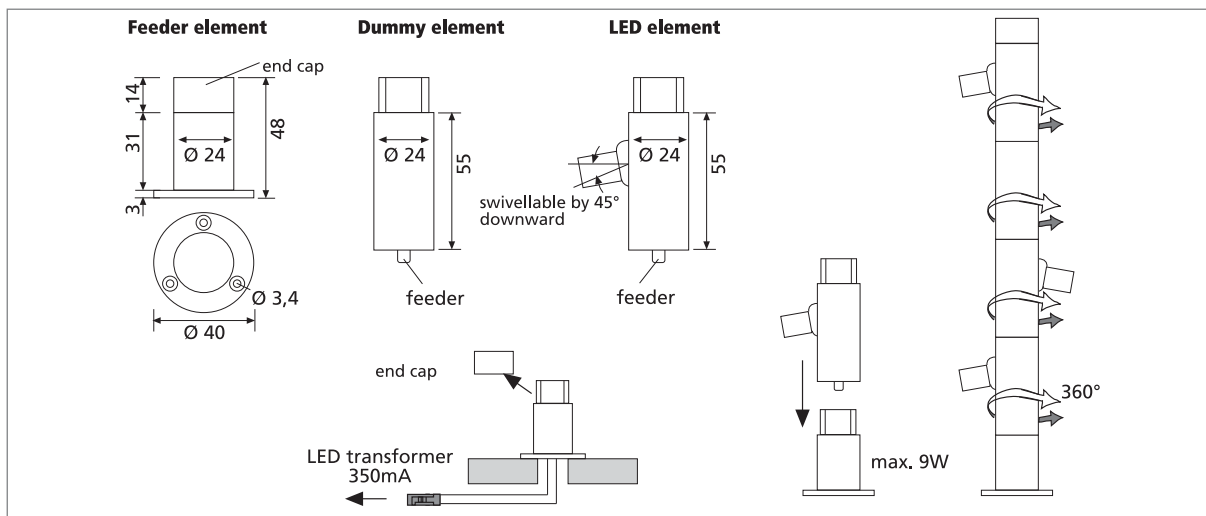

LED ON TOP

Fluorescent
LED

Pluggable LED Luminaire for Showcases

- Application:** individual combined luminaire for showcases
- Connection:** LED-transformer DC 350mA
- Lamp:** extremely long-life 1 x 1W power LEDs, \varnothing life 50,000 hours
- Energy efficiency:** good, ww: 60lm/W; cw: 80lm/W
- Colour rendering:** ww: good, Ra = 80; cw: satisfactory, Ra = 75
- Special features:** minimal power consumption; no UV-rays; up to 9 LED elements pluggable; 360° rotatable and swivellable by 45° downward

Very small, very versatile LED spotlight. Especially designed to suit showcases. Accurate illumination due to a narrow beam angle. Luminaire head with turn/tilt joint with approx. 360° turn and 45° swivel exact positioning.

Article No.	Description	Features	Approx. weight
202 023 703 01	LED ON TOP 1W cw	• light colour ww (warm white) or cw (cool white)	45 g
202 023 704 01	LED ON TOP 1W ww	• black	45 g
202 023 701 01	LED ON TOP feeder element	• supply cable 1.8m with LED 350 plug • incl. end cap	55 g
202 023 702 01	LED ON TOP dummy element		
615 003 009 01	Transformer LED 350/9W 3-way distributor with ferrules	• for 1 – 3 feeder elements (further information on page 128)	155 g
615 003 009 03	Transformer LED 350/9W 3-way distributor with Euro plug		175 g
615 003 009 02	Transformer LED 350/9W 9-way distributor with ferrules	• for 4 – 9 feeder elements (further information on page 128)	170 g
615 003 009 04	Transformer LED 350/9W 9-way distributor with Euro plug		190 g