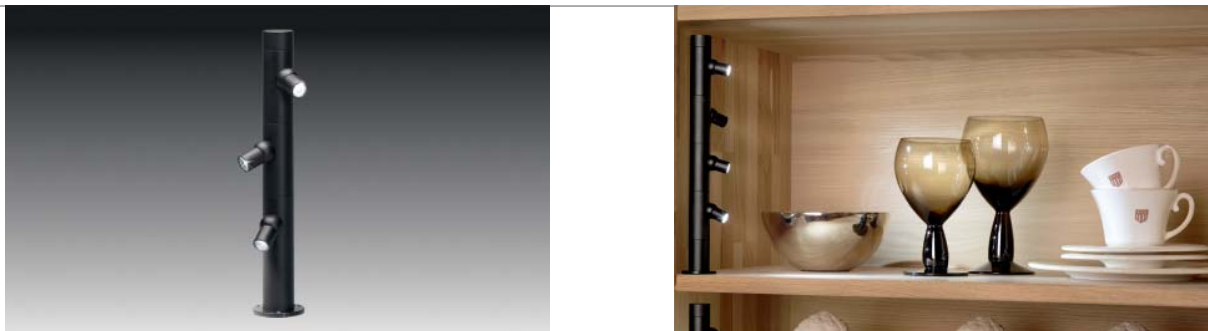

LED ON TOP

Fluorescent
LED

Pluggable LED Luminaire for Showcases

- Application:** individual combined luminaire for showcases
- Connection:** LED-transformer DC 350mA
- Lamp:** extremely long-life 1 x 1W power LEDs, \varnothing life 50,000 hours
- Energy efficiency:** good, ww: 60lm/W; cw: 80lm/W
- Colour rendering:** ww: good, Ra = 80; cw: satisfactory, Ra = 75
- Special features:** minimal power consumption; no UV-rays; up to 9 LED elements pluggable; 360° rotatable and swivellable by 45° downward

Very small, very versatile LED spotlight. Especially designed to suit showcases. Accurate illumination due to a narrow beam angle. Luminaire head with turn/tilt joint with approx. 360° turn and 45° swivel exact positioning.

Article No.	Description	Features	Approx. weight
202 023 703 01	LED ON TOP 1W cw	• light colour ww (warm white) or cw (cool white)	45 g
202 023 704 01	LED ON TOP 1W ww	• black	45 g
202 023 701 01	LED ON TOP feeder element	• supply cable 1.8m with LED 350 plug • incl. end cap	55 g
202 023 702 01	LED ON TOP dummy element		
615 003 009 01	Transformer LED 350/9W 3-way distributor with ferrules	• for 1 – 3 feeder elements (further information on page 128)	155 g
615 003 009 03	Transformer LED 350/9W 3-way distributor with Euro plug		175 g
615 003 009 02	Transformer LED 350/9W 9-way distributor with ferrules	• for 4 – 9 feeder elements (further information on page 128)	170 g
615 003 009 04	Transformer LED 350/9W 9-way distributor with Euro plug		190 g