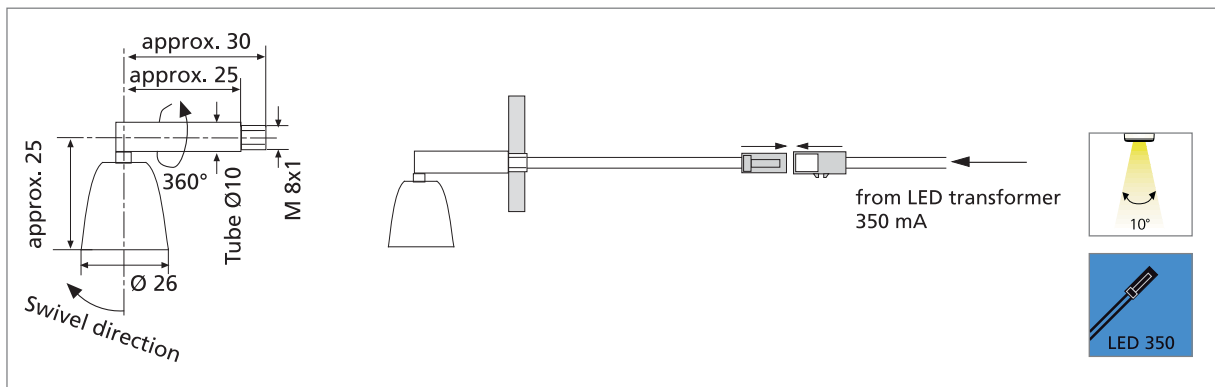

Rotate and Swivel LED Spotlight

- Application:** discreet illumination for jewellery display shelves and showcases
- Connection:** LED-transformer DC 350mA
- Lamp:** extremely long-life 1 x 1W power LEDs, \varnothing life 50,000 hours
- Energy efficiency:** good – very good, ww: 60lm/W; cw: 80lm/W
- Colour rendering:** ww: good, Ra = 90; cw: satisfactory, Ra = 75
- Special features:** narrow beam angle of 10°; no UV rays; quality crafted all-metal body; easily mounted with M 8 x 1 thread.

| Article No. | Description | Features | Approx. weight |
|----------------|---|--|----------------|
| 610 010 410 16 | LED Point 1W cw (cool white) | <ul style="list-style-type: none"> supply cable 1.8m with LED 350 plug matt chrome | 70 g |
| 610 010 420 16 | LED Point 1W ww (warm white) | | 70 g |
| 215 250 610 01 | LED 350 connecting cable 1m | | 12 g |
| 215 250 620 01 | LED 350 connecting cable 2m | | 20 g |
| 615 003 009 03 | Transformer LED 350/9W 3-way distributor with Euro plug | • for 1 – 3 LED Point (further information on page 124) | 175 g |
| 615 003 009 04 | Transformer LED 350/9W 9-way distributor with Euro plug | • for 4 – 9 LED Point (further information on page 124) | 190 g |