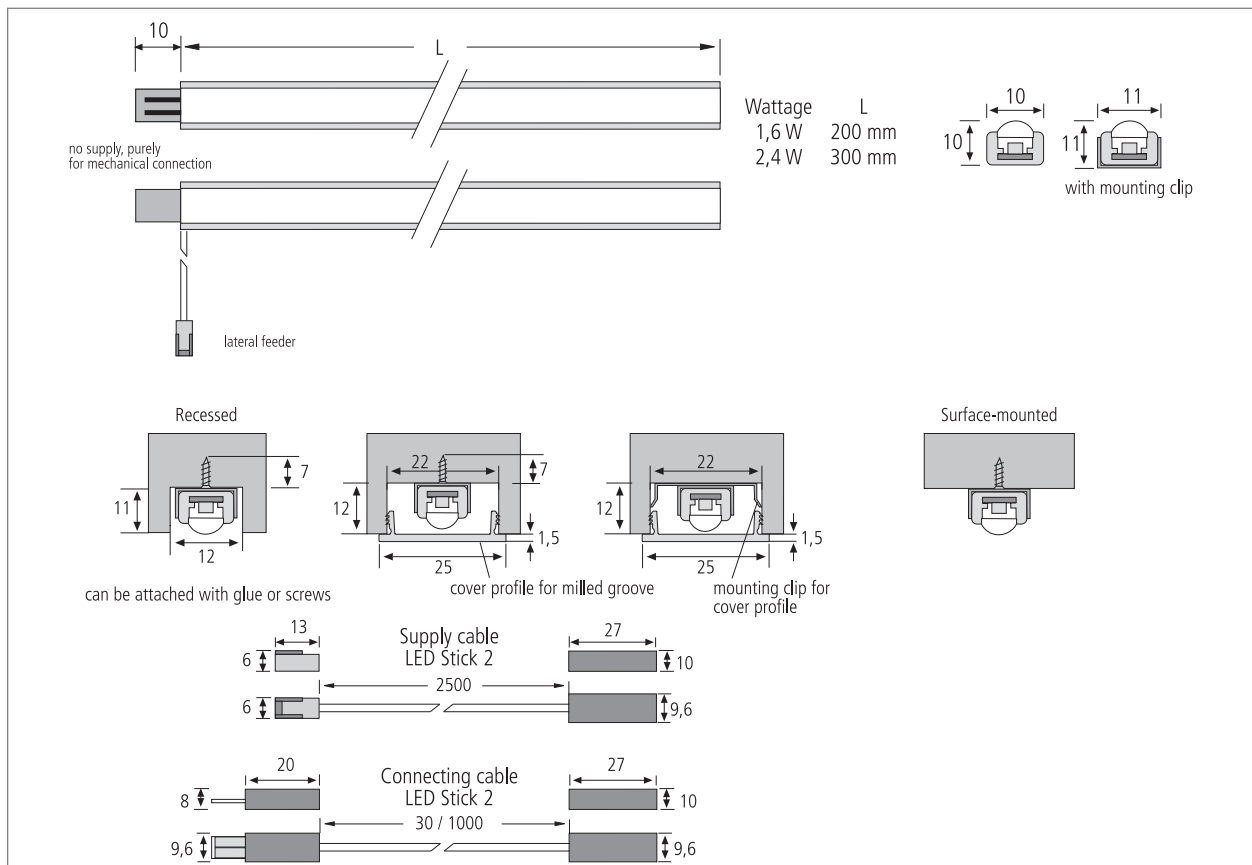

## Small, plug-in LED stick without dark zones

- Application:** surface-mounted luminaire for furniture and showcases containing heat-sensitive products
- Connection:** LED-transformer DC 24V
- Lamp:** extremely long-life 70 mW LED,  $\varnothing$  life 30,000 hours
- Energy efficiency:** good, ww: 45lm/W; cw: 50lm/W
- Colour rendering:** good, ww: Ra = 90; cw: Ra = 80
- Special features:** no UV rays; maximum 20W or 2,4m in a light strip; without dark zones; LED Stick with side-connection for continues strip lighting