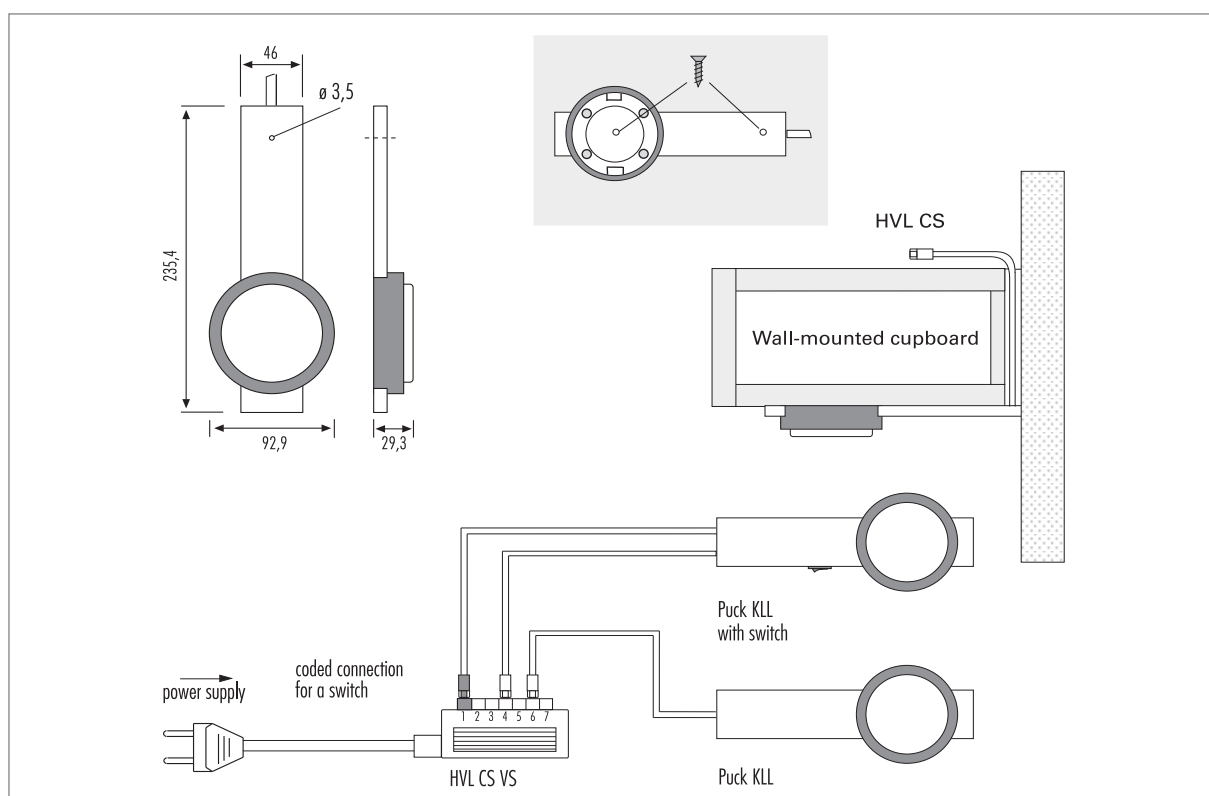

## Bi-Colour Fluorescent Under-Cabinet Luminaire

- Application:** bi-colour luminaire for installation under kitchen cabinets
- Connection:** 230 – 240V / 50 – 60Hz
- Lamp:** compact fluorescent lamp GX 53,  $\varnothing$  life 6,000 hours
- Energy efficiency:** good, 37lm/W (6W)
- Colour rendering:** good, Ra = 80 – 89
- Special features:** also available with switch if required; casing a combination of two colours (titanium and matt chrome); flicker-free instant start and energy-saving with integrated electronic ballast.