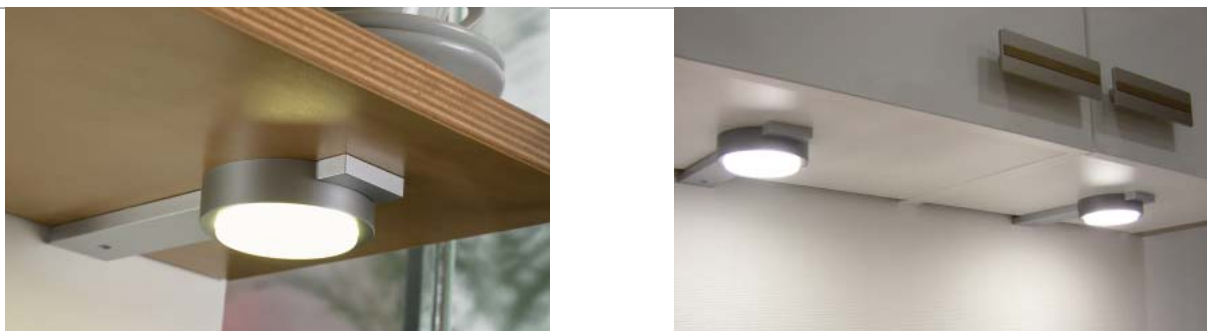

## Bi-Colour Fluorescent Under-Cabinet Luminaire

- Application:** bi-colour luminaire for installation under kitchen cabinets
- Connection:** 230 – 240V / 50 – 60Hz
- Lamp:** compact fluorescent lamp GX 53,  $\varnothing$  life 6,000 hours
- Energy efficiency:** good, 37lm/W (6W)
- Colour rendering:** good, Ra = 80 – 89
- Special features:** also available with switch if required; casing a combination of two colours (titanium and matt chrome); flicker-free instant start and energy-saving with integrated electronic ballast.

# Puck KLL

Fluorescent  
Halogen  
LED

Puck KLL – the fluorescent, bi-colour, under-cabinet luminaire. Its casing of titanium and matt chrome enhances any kitchen design. General diffused lighting with low energy consumption and minimal heat generation.