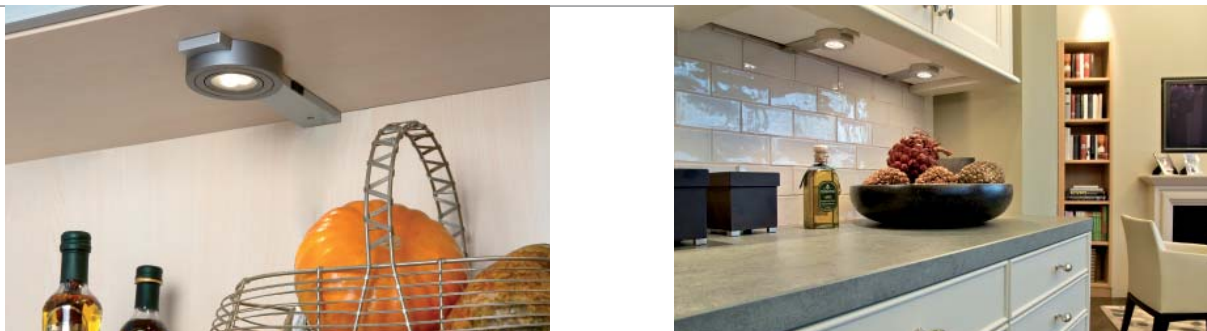

Puck LED

Bi-Colour LED Under-Cabinet Luminaire

- Application:** luminaire for installation under kitchen furniture
- Connection:** LED-transformer DC 350mA
- Lamp:** extremely long-life 3 X 1W power-LEDs, \varnothing life 50,000 hours
- Energy efficiency:** good – very good, ww: 60lm/W; cw: 80lm/W
- Colour rendering:** ww: good, Ra = 80; cw: satisfactory, Ra = 70
- Special features:** low power consumption; can be provided with switch if required; casing of two colours (titanium and matt chrome); also available as Puck KLL or Puck ARF.

Puck LED

Fluorescent
Halogen
LED

Puck LED – the elegant LED under-cabinet luminaire to illuminate niches in the kitchen. Its bi-coloured casing of stainless steel and matt chrome perfectly enhances any kitchen design. The supply cable is fitted with a ready-to-use LED 350 plug-in system.