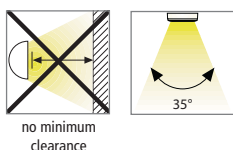

Puck LED

Fluorescent
Halogen
LED

Puck LED – the elegant LED under-cabinet luminaire to illuminate niches in the kitchen. Its bi-coloured casing of stainless steel and matt chrome perfectly enhances any kitchen design. The supply cable is fitted with a ready-to-use LED 350 plug-in system.