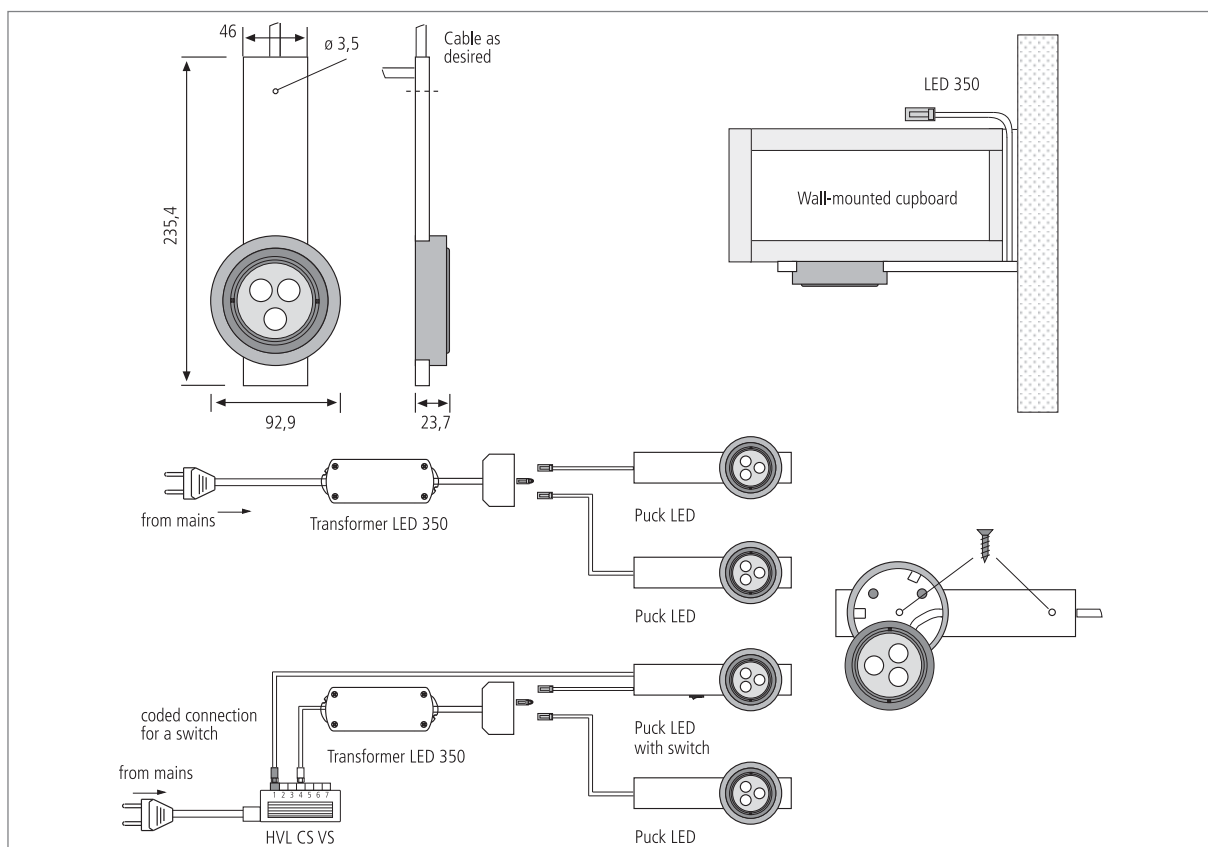

Puck LED

Bi-Colour LED Under-Cabinet Luminaire

1. **Application:** luminaire for installation under kitchen furniture
2. **Connection:** LED-transformer DC 350mA
3. **Lamp:** extremely long-life 3 X 1W power-LEDs, $\varnothing$ life 50,000 hours
4. **Energy efficiency:** good – very good, ww: 60lm/W; cw: 80lm/W
5. **Colour rendering:** ww: good, Ra = 80; cw: satisfactory, Ra = 70
6. **Special features:** low power consumption; can be provided with switch if required; casing of two colours (titanium and matt chrome); also available as Puck KLL or Puck ARF.