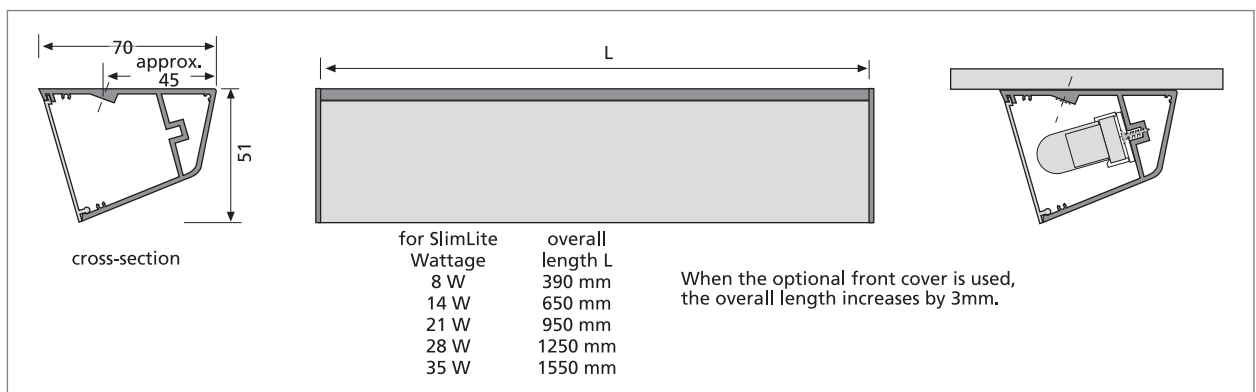

SlimLite®-Profile

IP
20

Mounting profile for SlimLite®-models

- suitable for shopfittings, counters, shelving units, showcases etc.
- for SlimLite® SLX, XL, XL HO, XL Dim, CS, CS HO and CS Dim

| Article No. | Description | Illustration | Features | Approx. weight |
|----------------|---|--------------|---|----------------|
| 501 140 101 01 | SlimLite-Profile 390mm anodised aluminium | | <ul style="list-style-type: none"> • please order SlimLite lamps separately • incl. cover | 520 g |
| 501 140 201 01 | SlimLite-Profile 650mm anodised aluminium | | | 870 g |
| 501 140 301 01 | SlimLite-Profile 950mm anodised aluminium | | | 1270 g |
| 501 140 401 01 | SlimLite-Profile 1250mm anodised aluminium | | | 1670 g |
| 501 140 501 01 | SlimLite-Profile 1550mm anodised aluminium | | | 2070 g |
| 502 008 010 01 | Front cover set SlimLite-Profile anodised aluminium | | <ul style="list-style-type: none"> • version left + right + screws | 25 g |