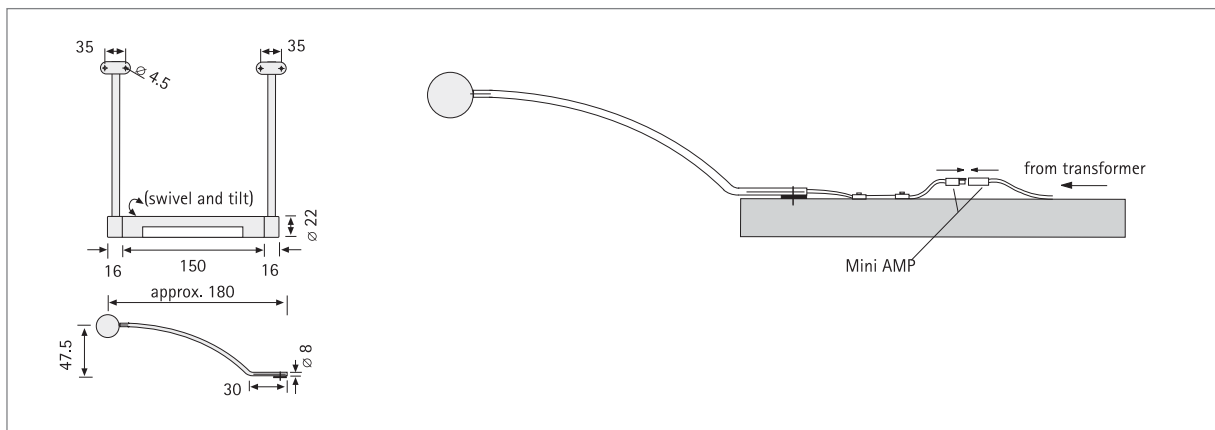

## Halogen Over-Cabinet Luminaire with Satinised Glass

- Application:** swivel and tilt over-cabinet luminaire for kitchens, bathrooms, bedrooms, living rooms and shop-fittings
- Connection:** halogen transformer 12V
- Lamp:** long-life G4 halogen lamp "OSRAM HALOSTAR STARLITE®",  $\varnothing$  life 4,000 hours / max. 2x10W
- Energy efficiency:** satisfactory, 13lm/W (10W)
- Colour rendering:** very good, Ra = 100
- Special features:** variable illumination with swivel and tilt reflector; glass cover.

Trento – the versatile over-cabinet luminaire. The swivel and tilt reflector allows variable, non-glare illumination as desired. With its plug-in system, the luminaire can be mounted quickly without the need for tools. Available in gloss chrome and matt chrome.

Article No.	Description	Features	Approx. weight
510 007 701 14	Trento 2x10W chrome	• 2 supply cables 0.1m with Mini AMP plug	380 g
510 007 701 17	Trento 2x10W matt chrome		380 g
215 032 202 20	Mini AMP connecting cable 0.5m	• further information on page 134	25 g
215 032 202 10	Mini AMP connecting cable 1m		40 g
215 032 202 02	Mini AMP connecting cable 1.8m		65 g
<b>Accessories:</b>	Transformers for halogen luminaires page 120–127		